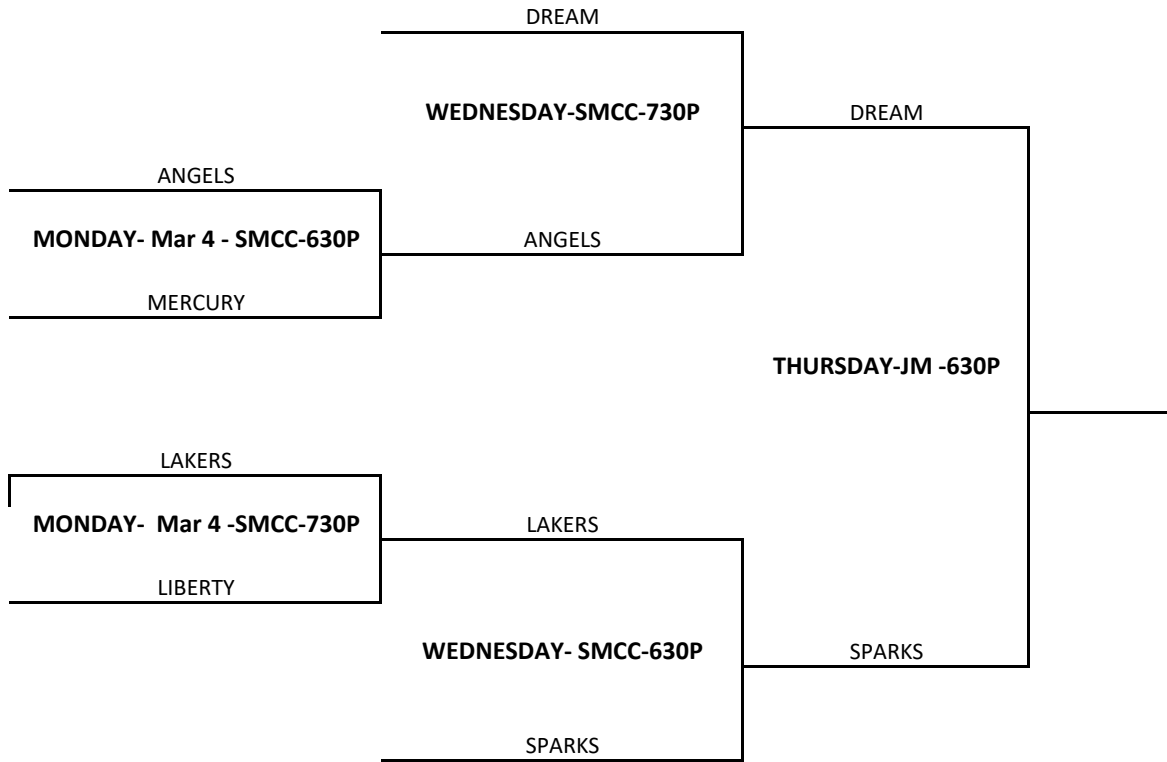

TALLAHASSEE PARKS & RECREATION 2023-2024 YOUTH BASKETBALL JUNIOR GIRLS LEAGUE PLAYOFF BRACKET

JG = Jake Gaither Community Center - 801 Bragg Drived
 JM = Jack McLean Community Center- 700 Paul Russell Rd.
 LG= Lawrence-Gragory Community Center- 1115 Dade St
 SM= Sue McCollum Community Center- 501 Ingleside Ave.
 DL= Deerlake Middle School- 9902 Deerlake West
 Mont= Montford Middle school- 5789 Pimilco Dr
 RAA= Raa Middle School- 401 West Tharpe ST.
 SC= Swift creek middle school- 2100 Pedrick Way
 WF= Walker-Ford Community Center- 2301 Pasco St