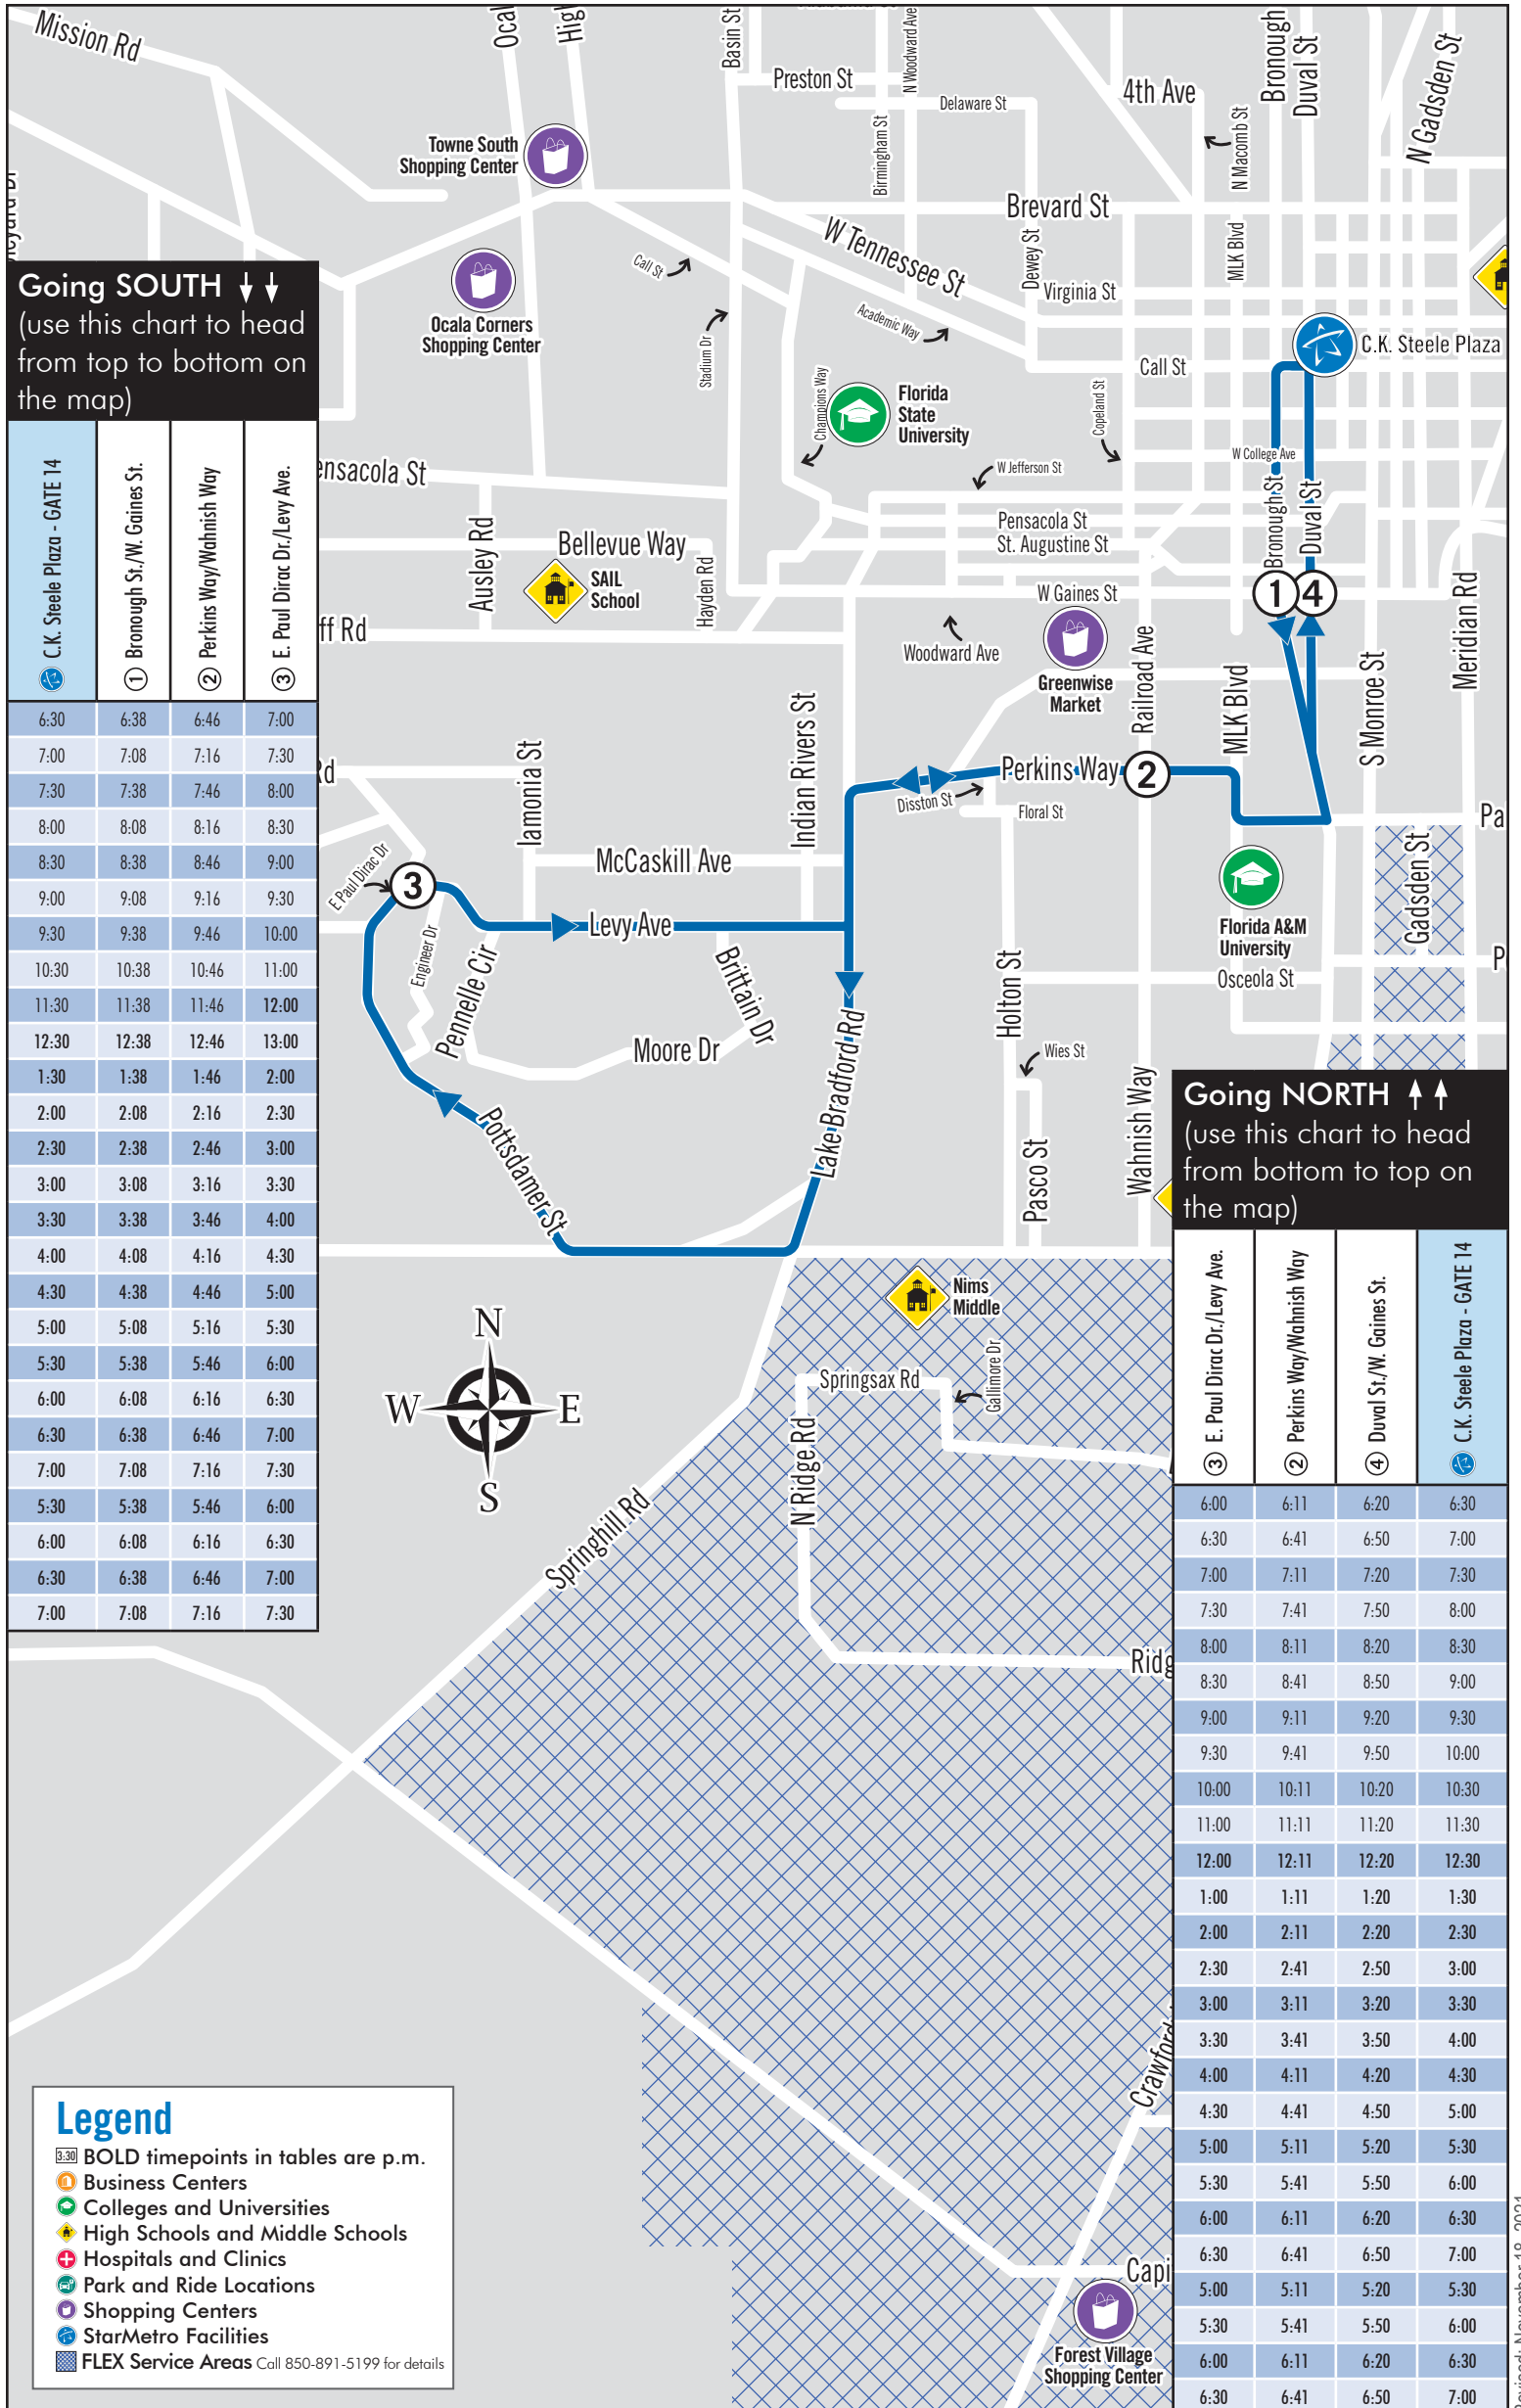

D Dogwood Route (Mon-Fri)

C.K. Steele Plaza, Innovation Park

Monday - Friday (6 a.m. - 7:30 p.m.) | Bus comes every: **30 min (60 min off-peak, 10 a.m. - 2 p.m.)**

Going SOUTH ↓ ↓
(use this chart to head from top to bottom on the map)

Going NORTH ↑ ↑
(use this chart to head from bottom to top on the map)

| 3 E. Paul Dirac Dr./Levy Ave. | 2 Perkins Way/Wahnish Way | 4 Duval St./W. Gaines St. | C.K. Steele Plaza - GATE 14 |
|-------------------------------|---------------------------|---------------------------|-----------------------------|
| 6:00 | 6:11 | 6:20 | 6:30 |
| 6:30 | 6:41 | 6:50 | 7:00 |
| 7:00 | 7:11 | 7:20 | 7:30 |
| 7:30 | 7:41 | 7:50 | 8:00 |
| 8:00 | 8:11 | 8:20 | 8:30 |
| 8:30 | 8:41 | 8:50 | 9:00 |
| 9:00 | 9:11 | 9:20 | 9:30 |
| 9:30 | 9:41 | 9:50 | 10:00 |
| 10:00 | 10:11 | 10:20 | 10:30 |
| 11:00 | 11:11 | 11:20 | 11:30 |
| 12:00 | 12:11 | 12:20 | 12:30 |
| 1:00 | 1:11 | 1:20 | 1:30 |
| 2:00 | 2:11 | 2:20 | 2:30 |
| 2:30 | 2:41 | 2:50 | 3:00 |
| 3:00 | 3:11 | 3:20 | 3:30 |
| 3:30 | 3:41 | 3:50 | 4:00 |
| 4:00 | 4:11 | 4:20 | 4:30 |
| 4:30 | 4:41 | 4:50 | 5:00 |
| 5:00 | 5:11 | 5:20 | 5:30 |
| 5:30 | 5:41 | 5:50 | 6:00 |
| 6:00 | 6:11 | 6:20 | 6:30 |
| 6:30 | 6:41 | 6:50 | 7:00 |
| 5:00 | 5:11 | 5:20 | 5:30 |
| 5:30 | 5:41 | 5:50 | 6:00 |
| 6:00 | 6:11 | 6:20 | 6:30 |
| 6:30 | 6:41 | 6:50 | 7:00 |